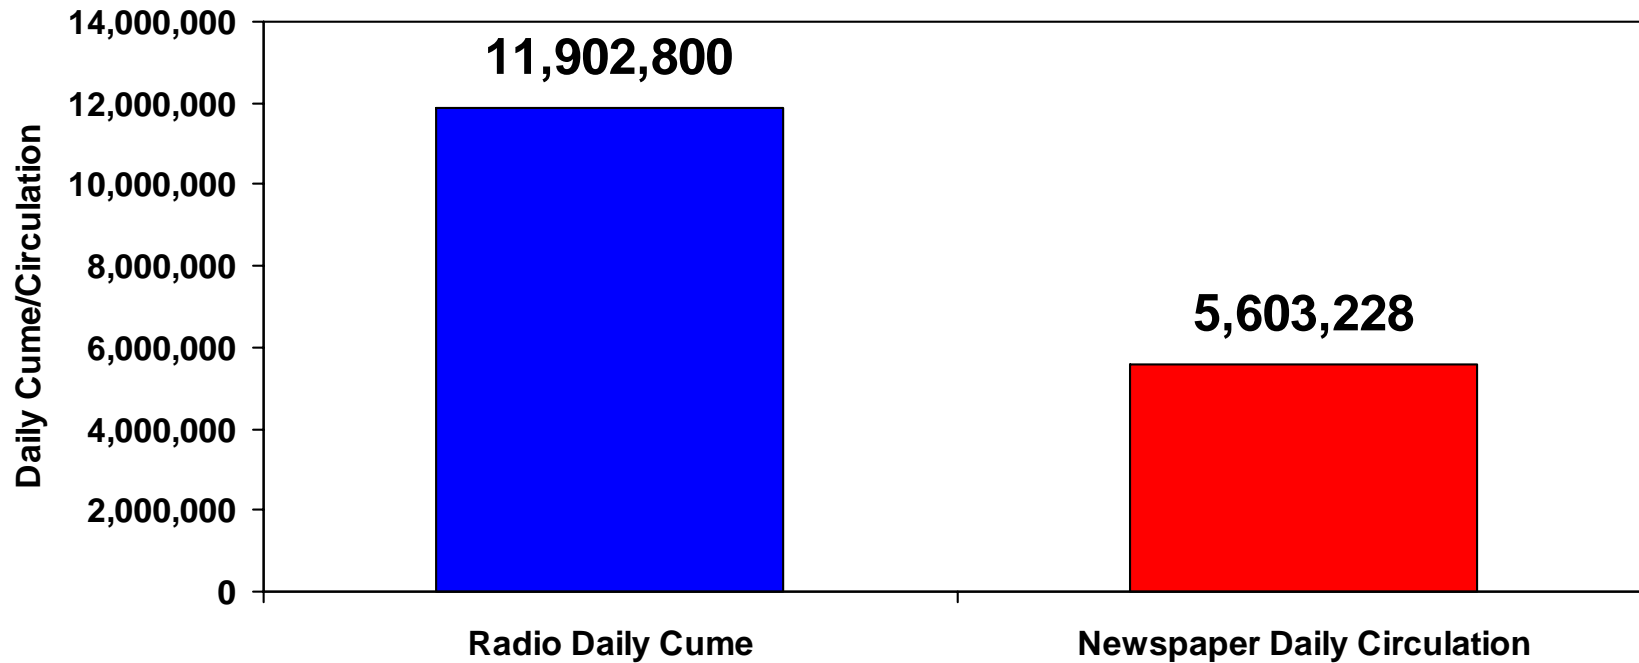

Radio Cume Exceeds Newspaper Circulation

New York

Source: Arbitron PPM New York Oct-Dec 2008 Person 6+, Daily Cume, M-F 6a-12mid
Source: Audit Bureau of Circulations Avg. Daily Weekday Circulation FAS-FAX Report - 9/30/2007